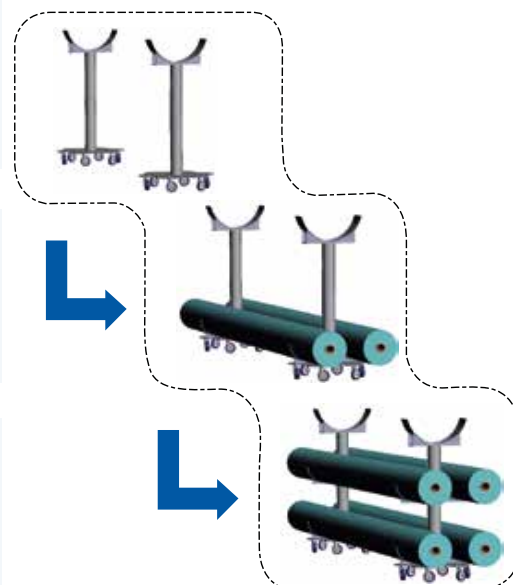

2X Grand Stock Wall + 3 Splitters (6 rolls of 104 cm max)

2X Grand Stock Wall + 6 Splitters (9 rolls of 62 cm max)

W TO THE WALL !!!

Stock&Wall device offers a wall storage capacity to your rolls.

Once fixed to the wall, our product allows a safe and clean storage of your rolls and helps you optimise your workspace. It's the perfect complement to the Stock&Roll device.

Buddy●Roll

YOU'RE GOING
TO LOVE WA

	SELLING PRICE
Buddy- Buddy Roll 1 (kit version)	880 €

	SELLING PRICE
Buddy- Buddy Roll 3 (kit version)	1080 €

	SELLING PRICE
Buddy- Buddy Roll 5 (kit version)	1480 €

WALKING YOUR ROLLS !!!

The Buddy-Roll allows you to lay and move your heavy rolls for indoor and outdoor handling. It can carry up to 5 rolls for maximum weight of 2000kg.

Custom-Made !

Whatever your organisation is, the size or number of rolls you use, Buddy-Roll will fit your needs. You can order it by one unit or by pair and equip it with as many baskets you need. Its adaptability allows to be used in many ways.